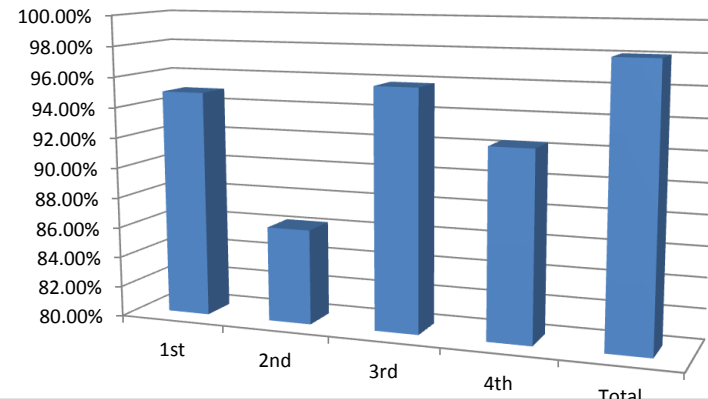

Updated as of 1/5/18											
Sqdn #	Location	Goal	Actual	Percentage	Sqdn #	Location	Goal	Actual	Percentage		
DIVISION 4 (Jonathan Poe)					Dist. 18 No Commander						
		C	1048	968	92.37%			67	28	41.79%	
Dist. 16 Ken Dorsett		C	493	487	98.78%	54	Amarillo	C	10	0.00%	
19	Midland	C	134	126	94.03%	68	Shamrock		30	0.00%	
36	El Paso	C	34	34	100.00%	344	Claude	C	10	150.00%	
58	El Paso	C	33	32	96.97%	635	Darrouzett	C	17	13	76.47%
79	Alpine	C	10	20	200.00%						
119	Midland		13	13	100.00%						
253	Big Lake	C	27	25	92.59%	Dist. 19 No Commander					
339	Kermit	C	30	31	103.33%	575	Lubbock	C	12	9	75.00%
430	Odessa	C	125	127	101.60%						
598	Horizon City	C	52	56	107.69%	Dist. 21 Blair L. Sanders					
653	Terlingua		10		0.00%	208	Kerrville	C	112	115	102.68%
692	El Paso	C	25	23	92.00%	308	Bangs	C	25	12	48.00%
						370	Llano		10	8	80.00%
Dist.17 Jonathan W. Poe		C	254	234	92.13%	410	Lakehills	C	55	60	109.09%
57	Abilene	C	21	35	166.67%	470	Lake Brownwood		10		0.00%
75	Mineral Wells	C	104	90	86.54%	487	Priddy	C	10	15	150.00%
82	Baird	C	30	28	93.33%						
163	Weatherford	C	20	15	75.00%						
181	Snyder	C	50	38	76.00%						
227	Roscoe	C	29	28	96.55%						
	National GOAL:		6328	6203	98.02%						
	DETACHMENT GOAL 6744										
	10 Percent		9/14/2016	633	5570						
	25 Percent:		10/12/2016	1582	4621						
	35 Percent:		11/16/2016	2215	3988						
	45 Percent:		12/14/2016	2848	3355						
	60 Percent:		1/19/2017	3797	2406						
	75 Percent:		2/8/2017	4746	1457						
	80 Percent:		3/8/2017	5062	1141						
	90 Percent:		4/12/2017	5695	508						
	100 Percent:		5/10/2017	6328	-125						
	105 Percent		7/19/2017	6644	-441						

Division Percentage of Membership Totals