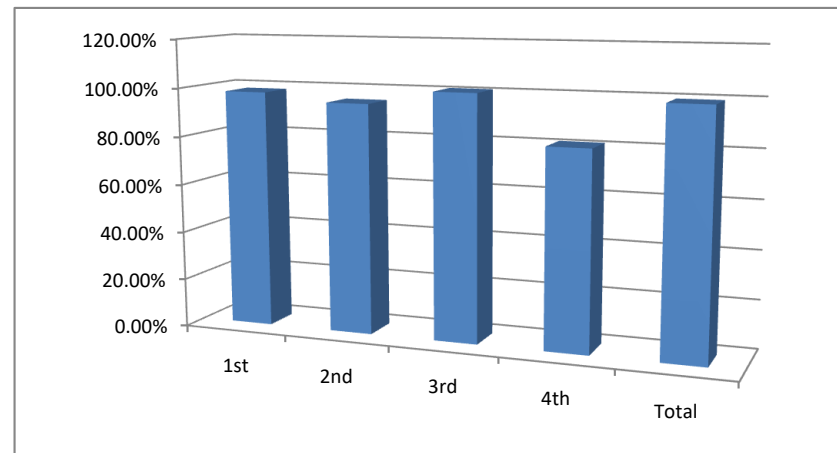

Goal	Actual	Percentage
National GOAL:	6328	6288	99.37%
DETACHMENT GOAL	6592	6288	95.39%
10 Percent	9/13/2017	633	5655
25 Percent:	10/12/2017	1582	4706
35 Percent:	11/15/2017	2215	4073
45 Percent:	12/13/2017	2848	3440
60 Percent:	1/18/2018	3797	2491
75 Percent:	2/14/2018	4746	1542
80 Percent:	3/14/2018	5062	1226
90 Percent:	4/11/2018	5695	593
100 Percent:	5/9/2018	6328	-40
105 Percent	7/25/2018	6644	-356

Sqdn #	Location		Goal	Actual	Percentage
Dist. 18 (No Commander)			42	67	159.52%
68	Shamrock	C	10	45	450.00%
344	Claude	C	17	11	64.71%
635	Darrouzett	C	15	11	73.33%

Dist. 19 (No Commander)			10	9	90.00%
575	Lubbock	C	10	9	90.00%

Dist. 21 (Blair L. Sanders)			215	142	66.05%
208	Kerrville	C	106	92	86.79%
308	Bangs	C	10	12	120.00%
370	Llano	C	10		0.00%
410	Lakehills	C	62	28	45.16%
470	Lake Brownwood		10		0.00%
487	Priddy	C	17	10	58.82%

Division Percentage of Membership Totals